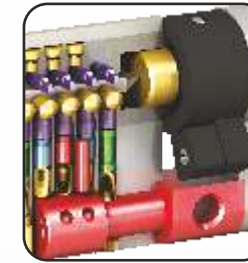

NW5

- Created according to the newest and most innovative technologies
- Conform to the highest European security norms regarding rotor pulling – 1500 kg
- Tested for fire resistance: +400 °C
- Patented construction of the key
- More than 20 000 000 key differs
- Patented construction of the cam for a higher breaking resistance
- Patented element in the body of the cylinder for higher breaking and pulling resistance
- Plastic code card for highest security against illegal key duplicates and total control over the key copies
- High performance materials (new silver keys and pins) for a long exploitation
- Suitable for Single Differs, Key Alike and Master Key Systems

NW5

**PINS AND KEY
OF NEWSILVER,**
for best performance
and long-term exploitation.

**ANTI-BUMPING
PROTECTION,** 
consisting of levers with a special
design combined with active pins.

**COMPLEX ANTI
DRILLING PROTECTION,**
consisting of hardened steel
pins in the body and the rotor
of the cylinder.

**ANTI-PICKING
PROTECTION,**
consisting of pins with
a special construction.

**ANTI-BREAKING
PROTECTION,**
through patented
construction of the
cam and additional
reinforcing element
in the cylinder body.

**EXCLUSIVELY HIGH
ANTIBREAKING AND
ANTI-PULLING PROTECTION,**
guaranteed by specially
constructed, patented
cam and additional
reinforcing element in
the cylinder body.

PATENTED SYSTEM,
consisting of 4 types
of encoding elements:
- Rollers in the key;
- Main active row of pins;
- Side row of pins;
- Wave channel in
the key, combined with
special levers.