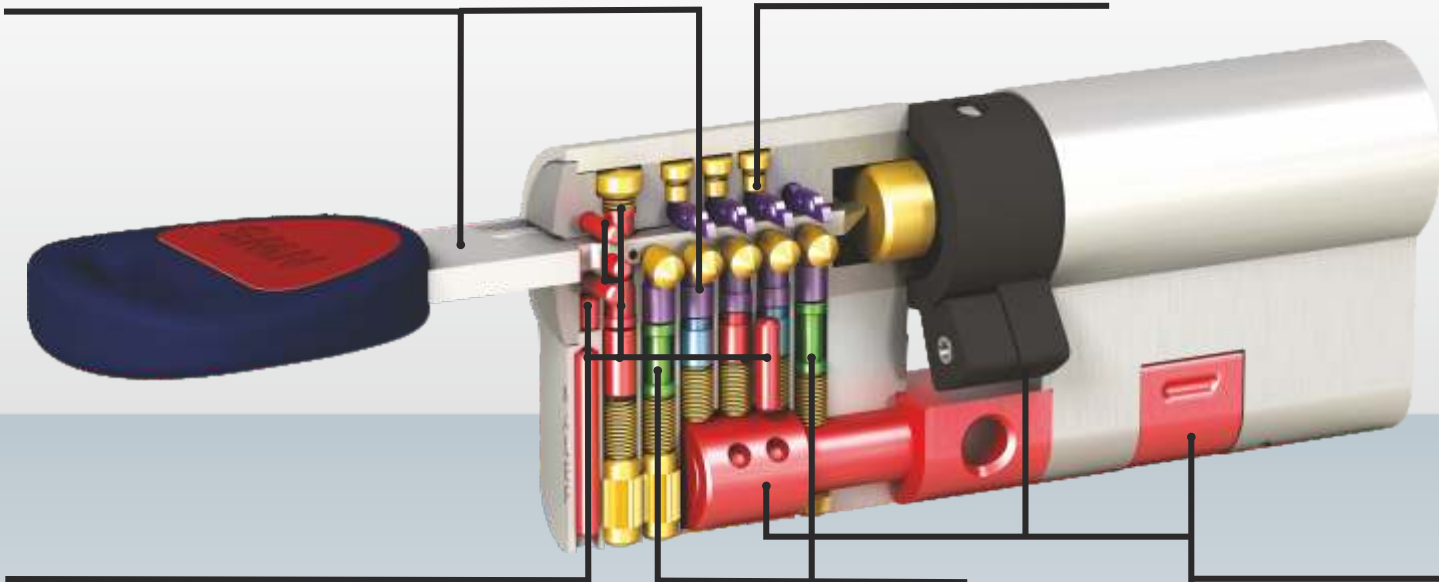

NW5

- Created according to the newest and most innovative technologies
- Conform to the highest European security norms regarding rotor pulling – 1500 kg
- Tested for fire resistance: +400 °C
- Patented construction of the key
- More than 20 000 000 key differs
- Patented construction of the cam for a higher breaking resistance
- Patented element in the body of the cylinder for higher breaking and pulling resistance
- Plastic code card for highest security against illegal key duplicates and total control over the key copies
- High performance materials (new silver keys and pins) for a long exploitation
- Suitable for Single Differs, Key Alike and Master Key Systems

NW5

**PINS AND KEY
OF NEWSILVER,**
for best performance
and long-term exploitation.

**ANTI-BUMPING
PROTECTION,** 
consisting of levers with a special
design combined with active pins.

**COMPLEX ANTI
DRILLING PROTECTION,**
consisting of hardened steel
pins in the body and the rotor
of the cylinder.

**ANTI-PICKING
PROTECTION,**
consisting of pins with
a special construction.

**ANTI-BREAKING
PROTECTION,**
through patented
construction of the
cam and additional
reinforcing element
in the cylinder body.

**EXCLUSIVELY HIGH
ANTIBREAKING AND
ANTI-PULLING PROTECTION,**
guaranteed by specially
constructed, patented
cam and additional
reinforcing element in
the cylinder body.

PATENTED SYSTEM,
consisting of 4 types
of encoding elements:
- Rollers in the key;
- Main active row of pins;
- Side row of pins;
- Wave channel in
the key, combined with
special levers.